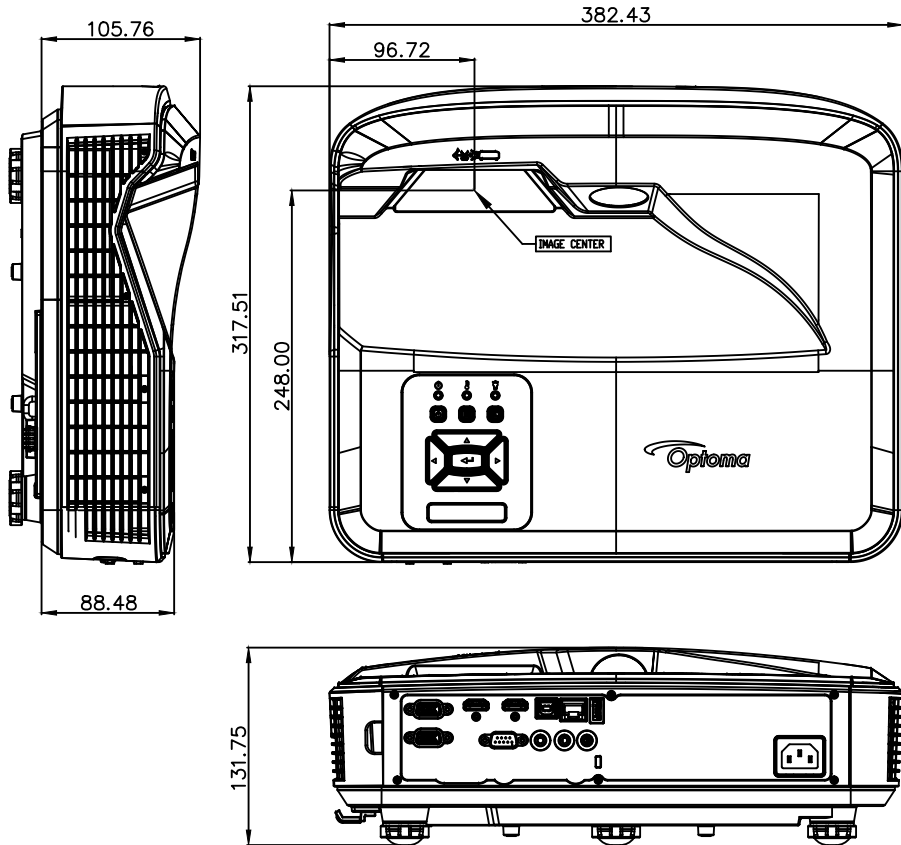

NOTE:

- 1.TOP/BOTTOM COVER BACKGROUND : GRAY
- 2.FRONT/RIGHT/LEFT/IO COVER BACKGROUND:WHITE
- 3.KEYPAD AREA PRINTING COLOR :WHITE
- 4.OPTOMA LOGO PRINTING COLOR:PANTONE 8400C
- 5.RG2 MARK PRINTING COLOR:PANTONE WHITE
- 6.IO LABEL PRINTING COLOR:PANTONE COOL GRAY 8C