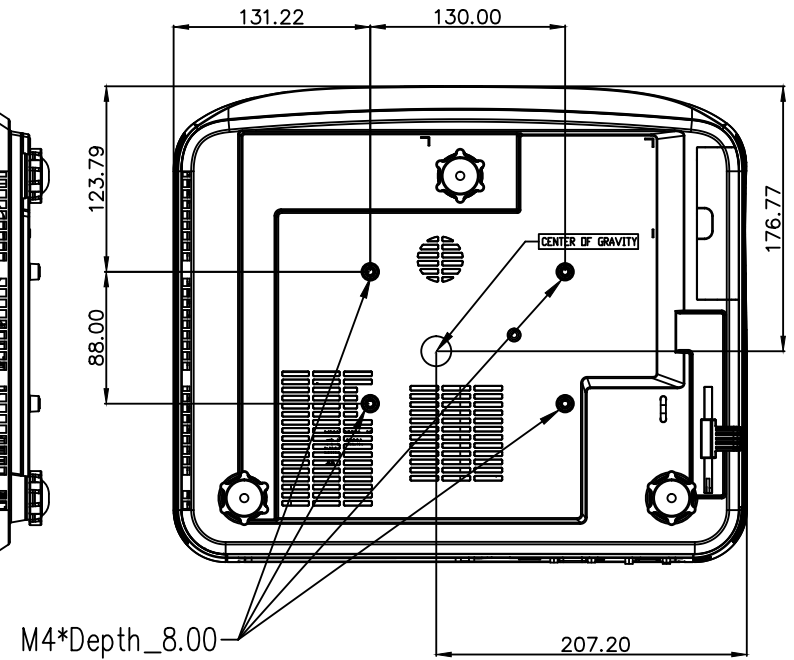

NOTE:

- 1.TOP/BOTTOM COVER BACKGROUND : GRAY
- 2.FRONT/RIGHT/LEFT/IO COVER BACKGROUND:WHITE
- 3.KEYPAD AREA PRINTING COLOR :WHITE
- 4.OPTOMA LOGO PRINTING COLOR:PANTONE 8400C
- 5.RG2 MARK PRINTING COLOR:PANTONE WHITE
- 6.IO LABEL PRINTING COLOR:PANTONE COOL GRAY 8C