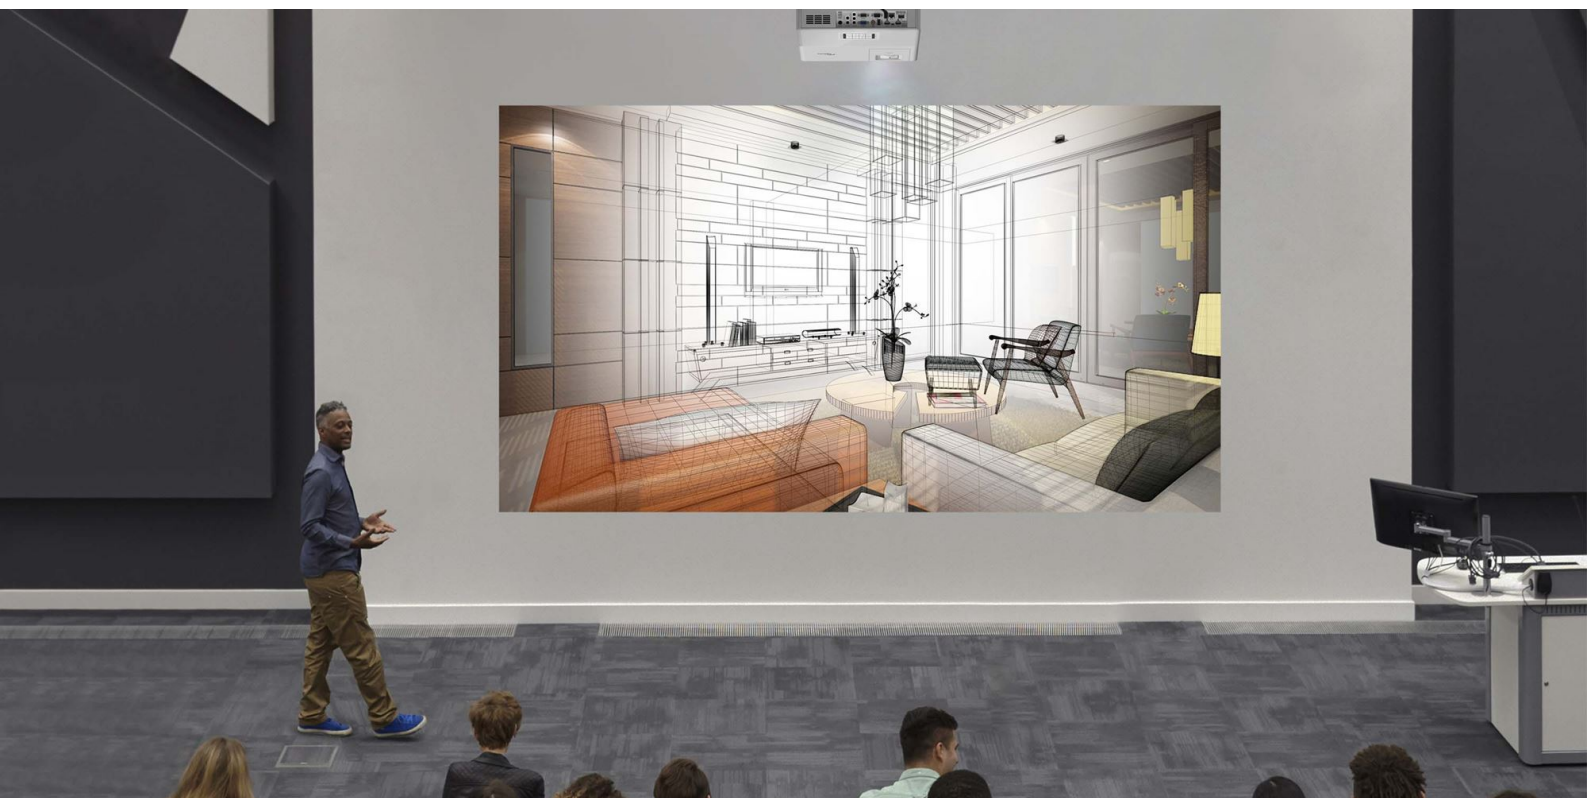

ZH507+

High brightness smart DuraCore laser projector

- **Bright Full HD 1080p DuraCore laser projector - 5500 lumens**
- **Versatile - 1.6x zoom, vertical lens shift and portrait mode**
- **Built-in smart functions - CreativeCast Pro and Optoma Management Suite Cloud compatible**
- **Ultimate control - Crestron, Extron, AMX, PJ-Link and Telnet LAN commands**

The ZH507+ projector offers true convenience with low maintenance and longer-life laser technology in a small and lightweight chassis with an impressive 5500 lumens brightness.

With 1.6 zoom, vertical lens shift and built-in 10W speakers, the ZH507+ is part of a range of products that come with the added control flexibility of Crestron. Supporting built-in Smart functions such as CreativeCast Pro allowing for wireless presentations and the shift in bring your own devices (BYOD), along with support of Optoma Management Suite Cloud allowing you to control and manage the ZH507+ from any location.