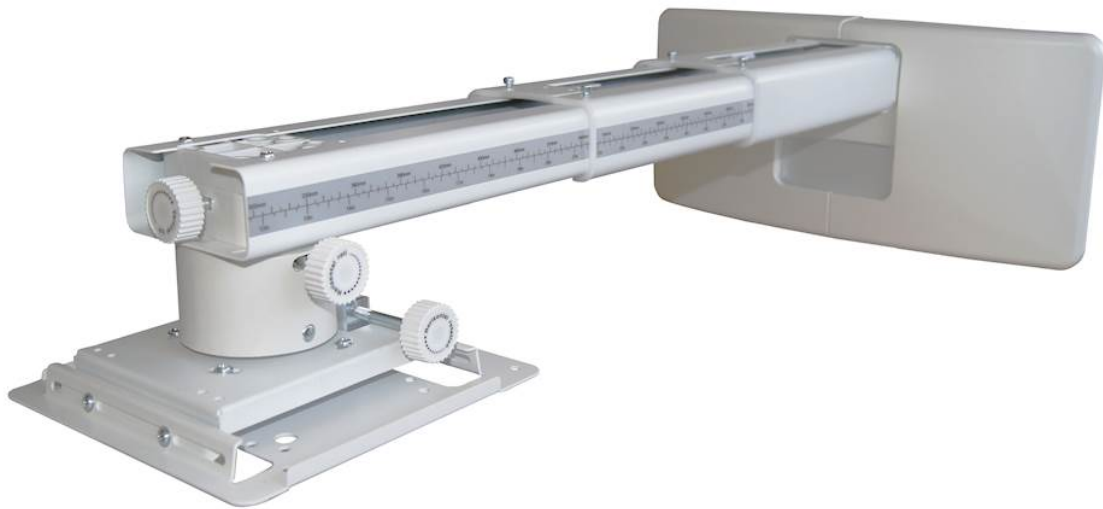

OWM3000

Ultra short throw projector mount

- **Compact telescopic arm**
- **Easy to install – adjustable**
- **Cable management**
- **Compatible with stud walls**

Designed for Optoma ultra short throw projectors this easy to install compact mount features a high quality adjustable arm and mounting plate. Perfect for installation with a whiteboard in education or corporate environments.

Specifications

General

Dimensions (W x D x H)	448 x 407 x 210
mm	
Pitch	5°
Roll	5°
Yaw	5°
Adjustable	+/-30mm horizontal shift, +/-40mm vertical shift
In the box	User manual Accessory bag (inc screws, washers, extension arms and Allen keys)
Extension range	407 - 822mm
Net weight	5 kg
Gross weight	6 kg
