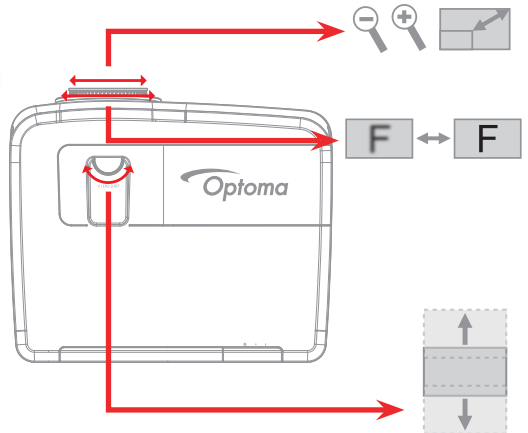

1

2

3

4

5

6

Safety information

- Before operating the projector it is essential to read the full safety information in the user manual. This can be found on our website www.optoma.com
- Do not block any ventilation openings.
- Do not place the projector on an unstable surface. The projector may fall over resulting in injury or the projector may become damaged.
- Do not look into straight into the projector lens during operation. The bright light may harm your eyes.
- Disconnect the power plug from AC outlet if the product is not being used for a long period of time.
- Remove battery/batteries from remote control before storage. If the battery/batteries are left in the remote for long periods, they may leak.