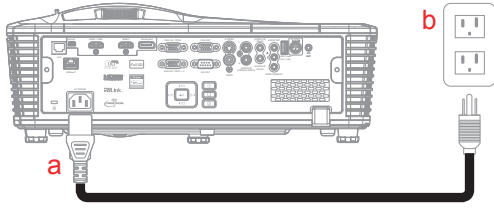

1

2

3

4

5

6

Safety information

- Before operating the projector it is essential to read the full safety information in the user manual. This can be found on our website www.optoma.com
- Do not block any ventilation openings.
- Do not place the projector on an unstable surface. The projector may fall over resulting in injury or the projector may become damaged.
- Do not look into straight into the projector lens during operation. The bright light may harm your eyes.
- Disconnect the power plug from AC outlet if the product is not being used for a long period of time.
- Remove battery/batteries from remote control before storage. If the battery/batteries are left in the remote for long periods, they may leak.