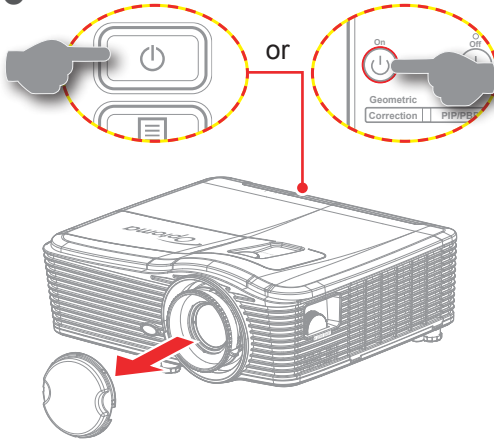

1

2

3

4

5

6

Safety information

- Before operating the projector it is essential to read the full safety information in the user manual. This can be found on our website www.optoma.com
- Do not block any ventilation openings.
- Do not place the projector on an unstable surface. The projector may fall over resulting in injury or the projector may become damaged.
- Do not look into straight into the projector lens during operation. The bright light may harm your eyes.
- Disconnect the power plug from AC outlet if the product is not being used for a long period of time.
- Remove battery/batteries from remote control before storage. If the battery/batteries are left in the remote for long periods, they may leak.