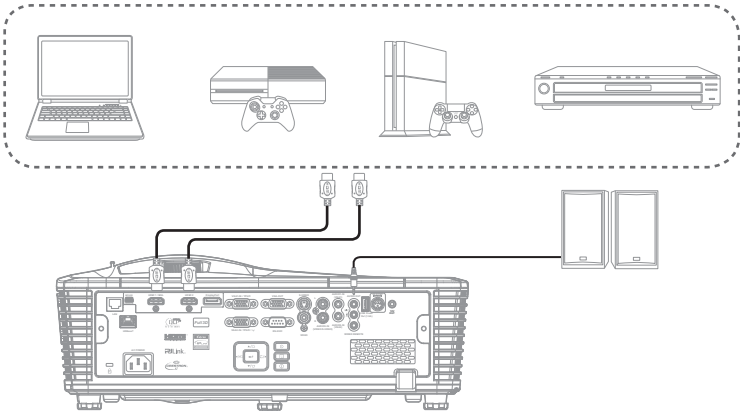

1

2

3

4

5

6

Safety information

- Before operating the projector it is essential to read the full safety information in the user manual. This can be found on our website www.optoma.com
- Do not block any ventilation openings.
- Do not place the projector on an unstable surface. The projector may fall over resulting in injury or the projector may become damaged.
- Do not look into straight into the projector lens during operation. The bright light may harm your eyes.
- Disconnect the power plug from AC outlet if the product is not being used for a long period of time.
- Remove battery/batteries from remote control before storage. If the battery/batteries are left in the remote for long periods, they may leak.