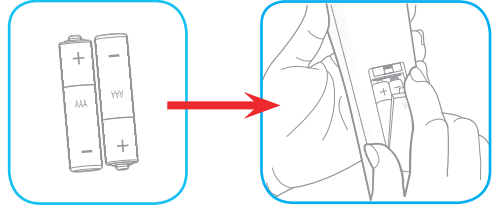

1

2

3

4

5

6

Safety information

- Before operating the projector it is essential to read the full safety information in the user manual. This can be found on our website www.optoma.com
- Do not block any ventilation openings.
- Do not place the projector on an unstable surface. The projector may fall over resulting in injury or the projector may become damaged.
- Do not look into straight into the projector lens during operation. The bright light may harm your eyes.
- Disconnect the power plug from AC outlet if the product is not being used for a long period of time.
- Remove battery/batteries from remote control before storage. If the battery/batteries are left in the remote for long periods, they may leak.