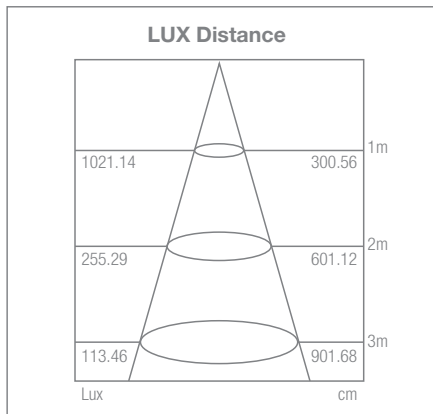

Model Name / Part Number	Flat Panel: FP6060C040-1	
Power Rating – Panel Only	40 Watts	
Typical Lumen output	2900 lms	
Total circuit watts when used with recommended power supply	37 Watts	
Lumens per circuit watt	78 lms/Watt	
Colour Temperature	6000 K	
CRI	80 +	
Uniformity	80% +	
Power Factor when used with recommended Power Supply	0.9 +	
Supporting Surface material	AL	
Panel Class - Panel Only-	Class III	
IP Rating - Panel Only-	IP20	
Typical ambient operating Temperature	25°C	
Maximum operating temperature - Panel Only-	50°C	
Lifetime - L70	40'000 Hours	
DC Rated input voltage /Current - Panel Only-	24-36 V / DC 1200mA	
Power supply and control options	Non Dimmable: PCS045-120-1	Dimmable: PCM045-120-1
Accessories	Hanging Kit: ACH002-CSC-1	Emergency Kit: Optional

IP20