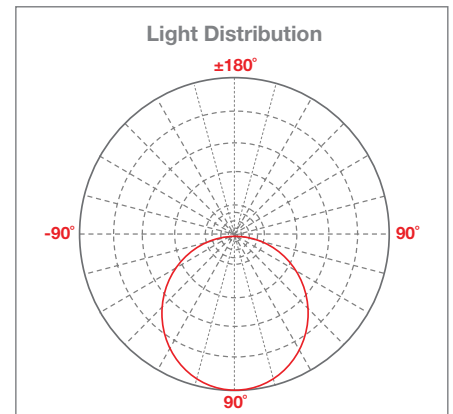

Model Name / Part Number	Flat Panel: FP6060C040-1	
Power Rating – Panel Only	40 Watts	
Typical Lumen output	2900 lms	
Total circuit watts when used with recommended power supply	37 Watts	
Lumens per circuit watt	78 lms/Watt	
Colour Temperature	6000 K	
CRI	80 +	
Uniformity	80% +	
Power Factor when used with recommended Power Supply	0.9 +	
Supporting Surface material	AL	
Panel Class - Panel Only-	Class III	
IP Rating - Panel Only-	IP20	
Typical ambient operating Temperature	25°C	
Maximum operating temperature - Panel Only-	50°C	
Lifetime - L70	40'000 Hours	
DC Rated input voltage /Current - Panel Only-	24-36 V / DC 1200mA	
Power supply and control options	Non Dimmable: PCS045-120-1	Dimmable: PCM045-120-1
Accessories	Hanging Kit: ACH002-CSC-1	Emergency Kit: Optional

IP20