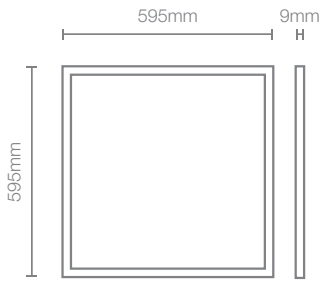

## Flat Panel LED Lighting

- Low profile LED Panel light
- Recessed, Pendant or wall mount
- Proven high quality LED's

Length x Width x Height	595 x 595 x 9mm
Trim	Aluminium
Weight	3.68Kg

- **Ultra Low Power Consumption:**  
Reduced Energy Bills
- **Instant Start:**  
No warm up time needed
- **Low Heat:**  
Reduction in air-conditioning running costs
- **No Mercury Lamps:**  
No specialist waste management required

Hanging

Recessed

Mounted

Model Name / Part Number	Flat Panel: FP6060C040-1	
Power Rating – Panel Only	40 Watts	
Typical Lumen output	2900 lms	
Total circuit watts when used with recommended power supply	37 Watts	
Lumens per circuit watt	78 lms/Watt	
Colour Temperature	6000 K	
CRI	80 +	
Uniformity	80% +	
Power Factor when used with recommended Power Supply	0.9 +	
Supporting Surface material	AL	
Panel Class - Panel Only-	Class III	
IP Rating - Panel Only-	IP20	
Typical ambient operating Temperature	25°C	
Maximum operating temperature - Panel Only-	50°C	
Lifetime - L70	40'000 Hours	
DC Rated input voltage /Current - Panel Only-	24-36 V / DC 1200mA	
Power supply and control options	Non Dimmable: PCS045-120-1	Dimmable: PCM045-120-1
Accessories	Hanging Kit: ACH002-CSC-1	Emergency Kit: Optional